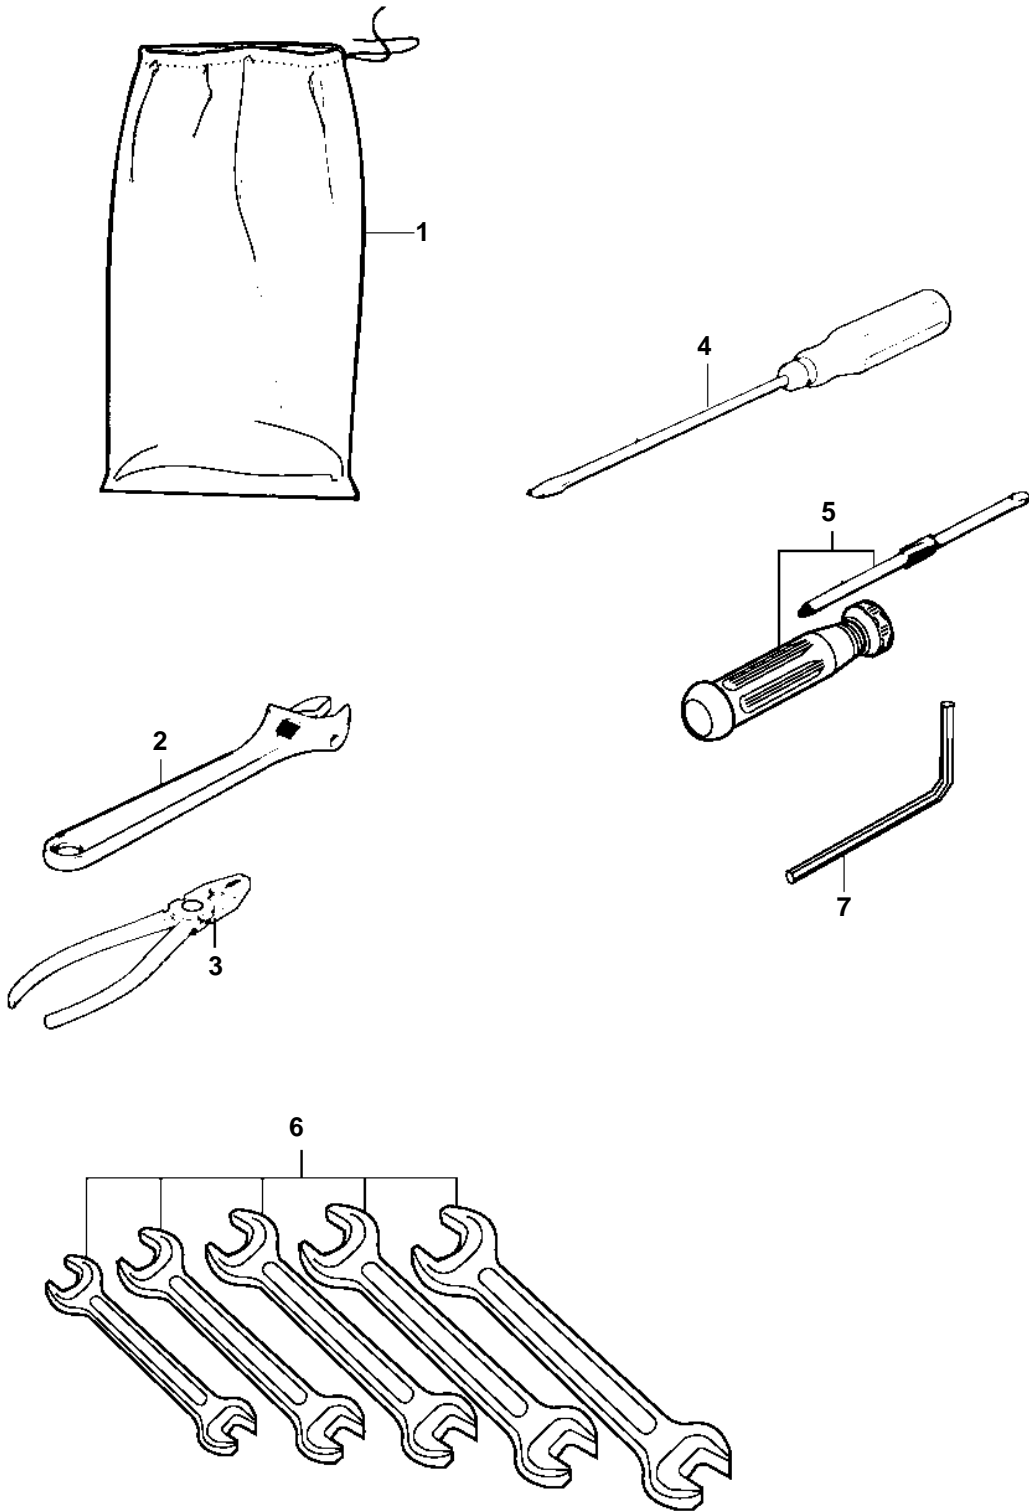

TAD1630V, TWD1630V

TAD1630V, TWD1630V

REF	PART NO.	QTY	DESCRIPTION	NOTES
		1	Tool kit	
1	844642	1	• Tool bag	
2	755	1	• Adjustable wrench	
3		1	• Pliers	
4	804771	1	• Screwdriver	
5		1	• Screwdriver	
6		1	• Open-end wrench	10-11mm
		1	• Open-end wrench	12-13mm
		1	• Open-end wrench	14-15mm
		1	• Open-end wrench	17-19mm
		1	• Open-end wrench	22-24mm
		1	• Key	11/16"-3/4"
		1	• Open-end wrench	30x30x65
		1	• Key	9/16"-5/8"
7	914675	1	• Allen wrench	1/4"
		1	• Allen wrench	12mm